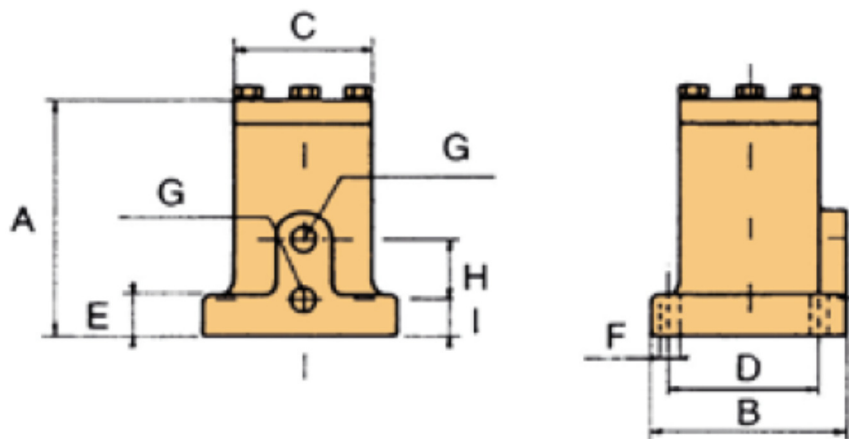

### SPECIFICATION

Part Number	Model	Piston Diameter mm	Piston Stroke mm	Impulse Cps/mm	Air Consumption l/min	Air Inlet BSP 'G'	Weight Kgs
1010001	CFP30	30	20	3700	80	1/4	2.00
1020001	CFP45	45	30	2000	270	3/8	5.00
1030001	CFP75	75	40	1500	270	1/2	11.00

### DIMENSIONS

Part Number	Model	A	B	C	D	E	F Ø	G BSP 'G'	H	I
1010001	CFP30	92	76	58	56	18	10.5	1/4	22	13
1020001	CFP45	122	104	75	80	22	12.5	3/8	31	19
1030001	CFP75	161	140	116	100	24	16.5	1/2	38	24