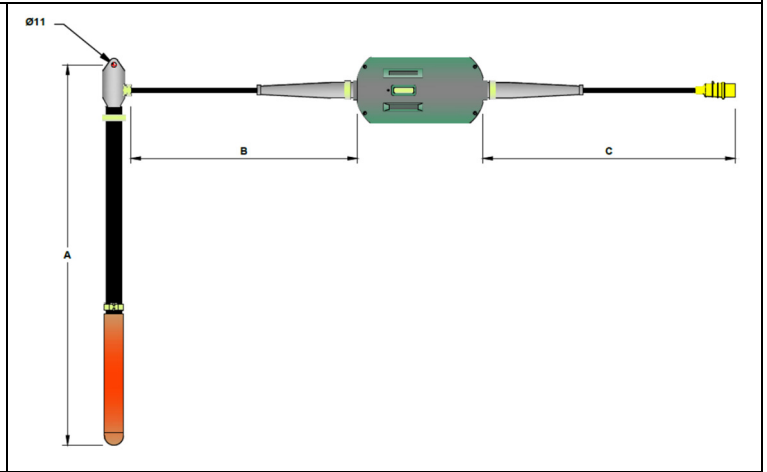

INTERNAL CONCRETE VIBRATORS

M4P, VPI, VPK

HIGH FREQUENCY POKERS WITH HANGERS

(Illustrations show type 2 Hanger)

115/1/50 or 230/1/50 input Voltage with Frequency Converter Drawing 019251

42/3/200 or 200/3/200 input Voltage with on/off switch Drawing 019248

115/3/200 or 230/3/200 input Voltage no Control Box Drawing 019254

Other variations can be built on request