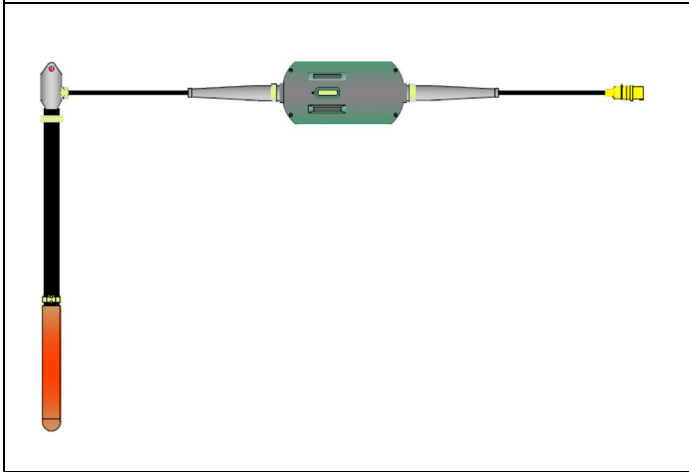

INTERNAL CONCRETE VIBRATORS

M4P, VPI, VPK

HIGH FREQUENCY POKERS WITH HANGERS

(Illustrations show type 2 Hanger)

115/1/50 or 230/1/50 input Voltage with Frequency Converter Drawing 019251

42/3/200 or 200/3/200 input Voltage with on/off switch Drawing 019248

115/3/200 or 230/3/200 input Voltage no Control Box Drawing 019254

Other variations can be built on request