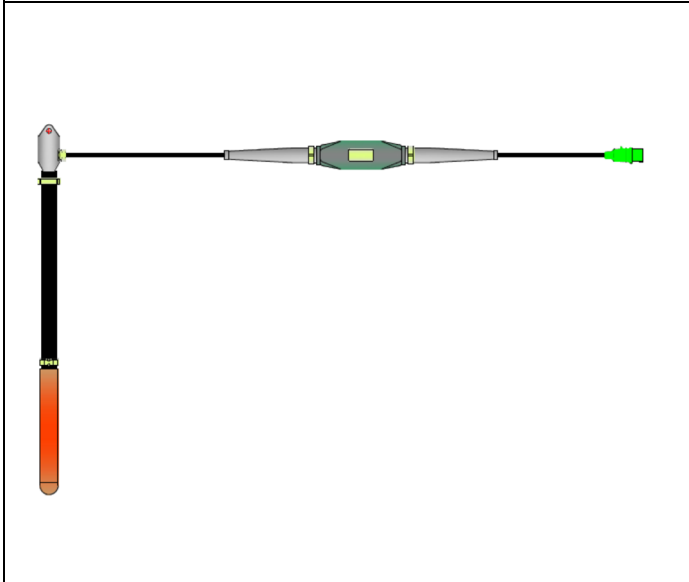

INTERNAL CONCRETE VIBRATORS

M4P, VPI, VPK

HIGH FREQUENCY POKERS WITH HANGERS

(Illustrations show type 2 Hanger)

115/1/50 or 230/1/50 input Voltage with Frequency Converter Drawing 019251

42/3/200 or 200/3/200 input Voltage with on/off switch Drawing 019248

115/3/200 or 230/3/200 input Voltage no Control Box Drawing 019254

Other variations can be built on request