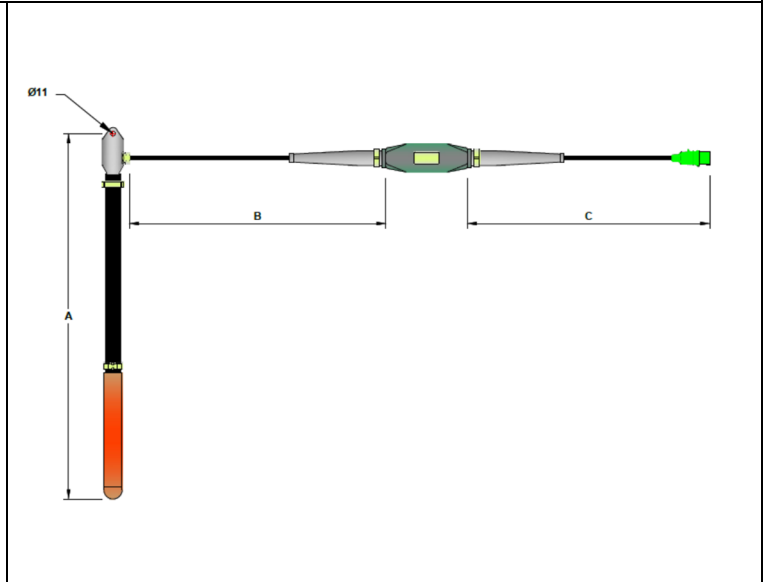

INTERNAL CONCRETE VIBRATORS

M4P, VPI, VPK

HIGH FREQUENCY POKERS WITH HANGERS

(Illustrations show type 2 Hanger)

115/1/50 or 230/1/50 input Voltage with Frequency Converter Drawing 019251

42/3/200 or 200/3/200 input Voltage with on/off switch Drawing 019248

115/3/200 or 230/3/200 input Voltage no Control Box Drawing 019254

Other variations can be built on request