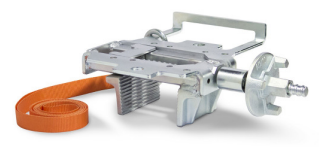

MVSI External Vibrator Systems

MVSI External Vibrators-Single Phase

MVSI External Vibrators-Three Phase

VSC Control Unit
Leaflet L0100

Direct on Line Starters
Leaflet L0101

ODE Control
Leaflet L0102

Cables, Wires and Plugs
Leaflet L0180

**Should always be used with
Formwork Clamps**

Safety Wires
Leaflet L0141

Bolt Kits and Fixing Vibrators
Leaflet L0181

Steel Formwork Clamp
Leaflet L1406

Wooden Formwork Clamp
Leaflet L1406