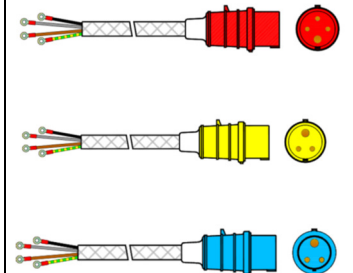

MVSI External Vibrator Systems

MVSI External Vibrators-Single Phase

MVSI External Vibrators-Three Phase

VSC Control Unit
Leaflet L0100

Direct on Line Starters
Leaflet L0101

ODE Control
Leaflet L0102

Cables, Wires and Plugs
Leaflet L0180

**Should always be used with
Formwork Clamps**

Safety Wires
Leaflet L0141

Bolt Kits and Fixing Vibrators
Leaflet L0181

Steel Formwork Clamp
Leaflet L1406

Wooden Formwork Clamp
Leaflet L1406