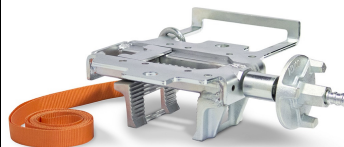

MVSI External Vibrator Systems

MVSI External Vibrators-Single Phase

MVSI External Vibrators-Three Phase

VSC Control Unit
Leaflet L0100

Direct on Line Starters
Leaflet L0101

ODE Control
Leaflet L0102

Cables, Wires and Plugs
Leaflet L0180

**Should always be used with
Formwork Clamps**

Safety Wires
Leaflet L0141

Bolt Kits and Fixing Vibrators
Leaflet L0181

Steel Formwork Clamp
Leaflet L1406

Wooden Formwork Clamp
Leaflet L1406