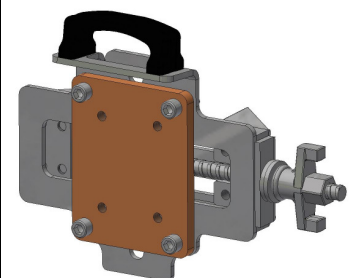

# MVSI External Vibrator Systems

MVSI External Vibrators-Single Phase  
Leaflet L0001/L0019/EN019

MVSI External Vibrators-Three Phase  
Leaflet L0019/EN019

VSC Control Unit  
Leaflet L0105

Direct on Line Starters  
Leaflet L0101

ODE Control  
Leaflet L0102

Cables, Wires and Plugs  
Leaflet L0180

**Should always be used with  
Formwork Clamps**

Safety Wires  
Leaflet L0141

Bolt Kits and Fixing Vibrators  
Leaflet L0181

Formwork Clamp 088001  
L1407

Formwork Clamp 088004  
L1407