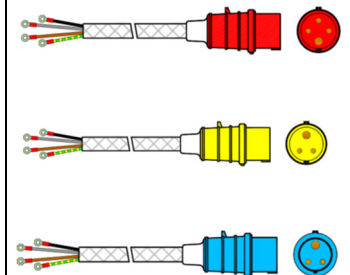

# MVSI External Vibrator Systems

MVSI External Vibrators-Single Phase  
Leaflet L0001/L0019/EN019

MVSI External Vibrators-Three Phase  
Leaflet L0019/EN019

VSC Control Unit  
Leaflet L0105

Direct on Line Starters  
Leaflet L0101

ODE Control  
Leaflet L0102

Cables, Wires and Plugs  
Leaflet L0180

**Should always be used with  
Formwork Clamps**

Safety Wires  
Leaflet L0141

Bolt Kits and Fixing Vibrators  
Leaflet L0181

Formwork Clamp 088001  
L1407