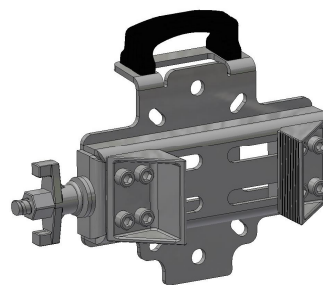

# MVSI External Vibrator Systems

MVSI External Vibrators-Single Phase  
Leaflet L0001/L0019/EN019

MVSI External Vibrators-Three Phase  
Leaflet L0019/EN019

VSC Control Unit  
Leaflet L0105

Direct on Line Starters  
Leaflet L0101

ODE Control  
Leaflet L0102

Cables, Wires and Plugs  
Leaflet L0180

**Should always be used with  
Formwork Clamps**

Safety Wires  
Leaflet L0141

Bolt Kits and Fixing Vibrators  
Leaflet L0181

Formwork Clamp 088001  
L1407

Formwork Clamp 088004  
L1407