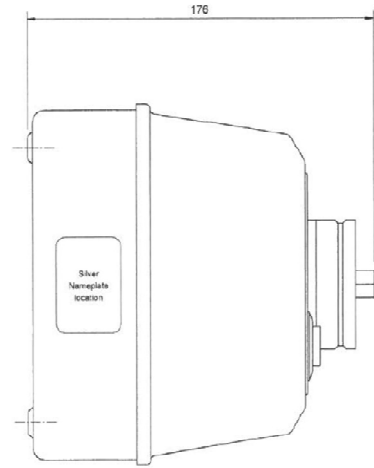

VIBRATECHNIQUES LTD

20 Cecil Pashley Way, Shoreham Airport, Shoreham by Sea, West Sussex, BN43 5FF

Tel: +44 (0)1273 430977 Fax: +44 (0)1273 430978 Email: sales@vibtec.com Web: www.vibtec.com