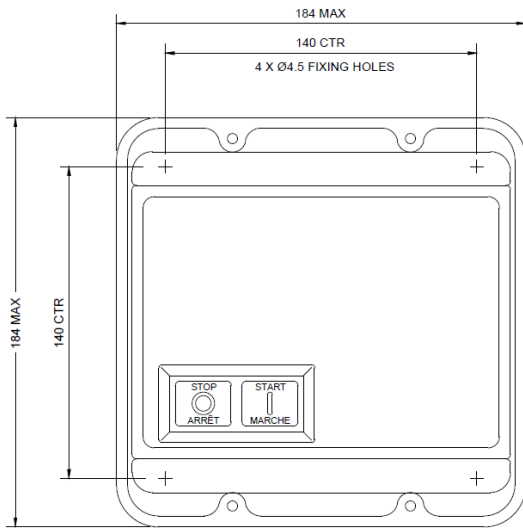

VIBRATECHNIQUES LTD

20 Cecil Pashley Way, Shoreham Airport, Shoreham by Sea, West Sussex, BN43 5FF

Tel: +44 (0)1273 430977 Fax: +44 (0)1273 430978 Email: sales@vibtec.com Web: www.vibtec.com