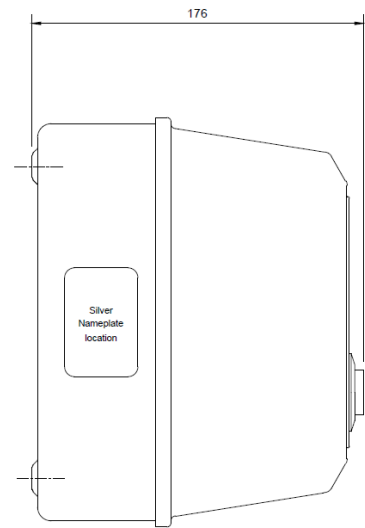

VIBRATECHNIQUES LTD

20 Cecil Pashley Way, Shoreham Airport, Shoreham by Sea, West Sussex, BN43 5FF

Tel: +44 (0)1273 430977 Fax: +44 (0)1273 430978 Email: sales@vibtec.com Web: www.vibtec.com