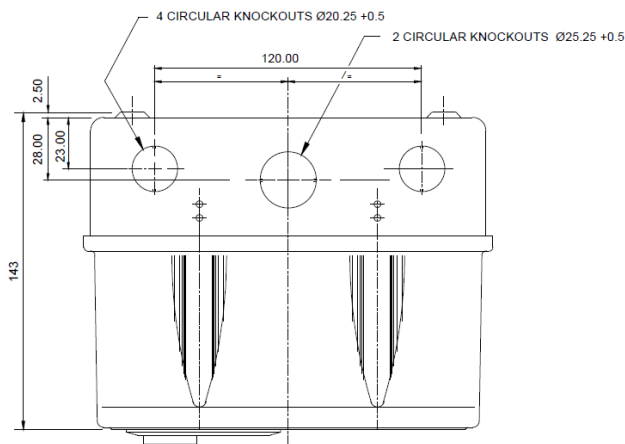

VIBRATECHNIQUES LTD

20 Cecil Pashley Way, Shoreham Airport, Shoreham by Sea, West Sussex, BN43 5FF

Tel: +44 (0)1273 430977 Fax: +44 (0)1273 430978 Email: sales@vibtec.com Web: www.vibtec.com