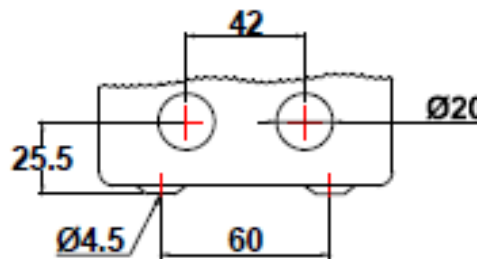

Basic DOL Starter, Size one enclosure, On/Off to operate one Vibrator /Motor

DOL Starter to suit one MVS1 Vibrator
 Overload fitted
 Large range of compatible overloads available
 Weatherproof IP55
 Pressed steel casing complete with removable lid
 Standard coil voltages: 50/60Hz
 Surface mounting type
 Built in start/stop reset push buttons
 Cable, plugs and cable glands are available