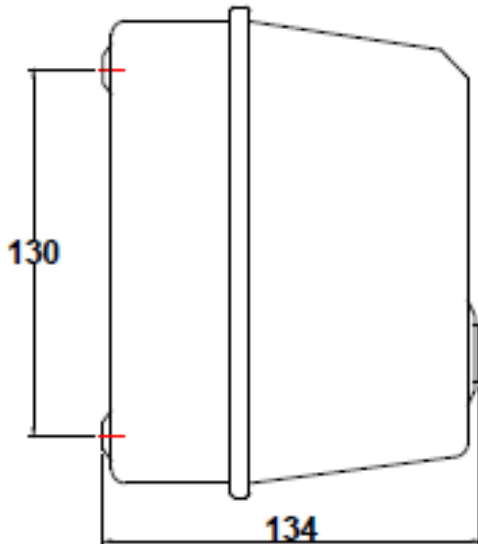

Basic DOL Starter, Size one enclosure, On/Off to operate one Vibrator /Motor

DOL Starter to suit one MVS1 Vibrator
 Overload fitted
 Large range of compatible overloads available
 Weatherproof IP55
 Pressed steel casing complete with removable lid
 Standard coil voltages: 50/60Hz
 Surface mounting type
 Built in start/stop reset push buttons
 Cable, plugs and cable glands are available