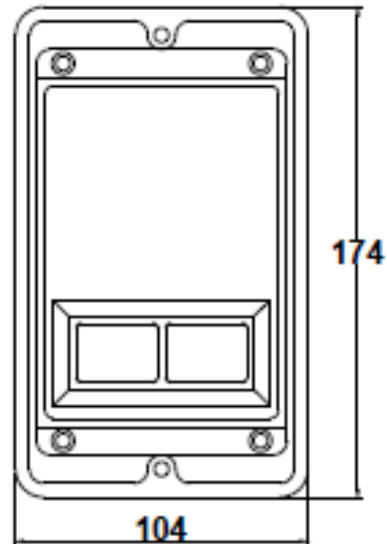

Basic DOL Starter, Size one enclosure, On/Off to operate one Vibrator /Motor

DOL Starter to suit one MVS1 Vibrator
 Overload fitted
 Large range of compatible overloads available
 Weatherproof IP55
 Pressed steel casing complete with removable lid
 Standard coil voltages: 50/60Hz
 Surface mounting type
 Built in start/stop reset push buttons
 Cable, plugs and cable glands are available