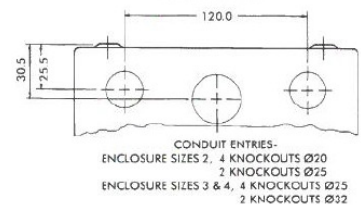

VIBRATECHNIQUES LTD

20 Cecil Pashley Way, Shoreham Airport, Shoreham by Sea, West Sussex, BN43 5FF

Tel: +44 (0)1273 430977 Fax: +44 (0)1273 430978 Email: sales@vibtec.com Web: www.vibtec.com