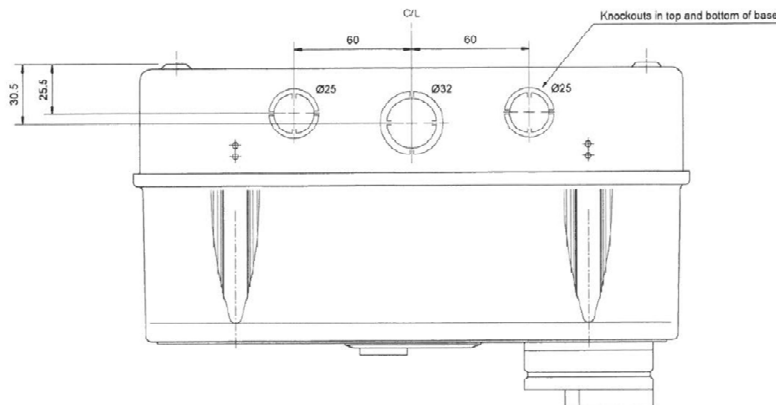

- DOL Starter to suit two MVSI Vibrator
- Isolator Switch
- Overload fitted
- Large range of compatible overloads available
- Weatherproof IP55
- Pressed steel casing complete with removable lid
- Standard coil voltages: 50/60Hz
- Surface mounting type
- Built in start/stop reset push buttons
- Cable, plugs and cable glands