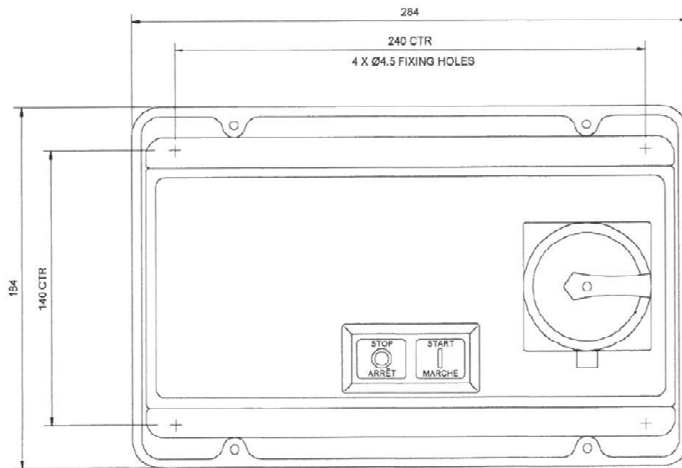

- DOL Starter to suit two MVSI Vibrator
- Isolator Switch
- Overload fitted
- Large range of compatible overloads available
- Weatherproof IP55
- Pressed steel casing complete with removable lid
- Standard coil voltages: 50/60Hz
- Surface mounting type
- Built in start/stop reset push buttons
- Cable, plugs and cable glands